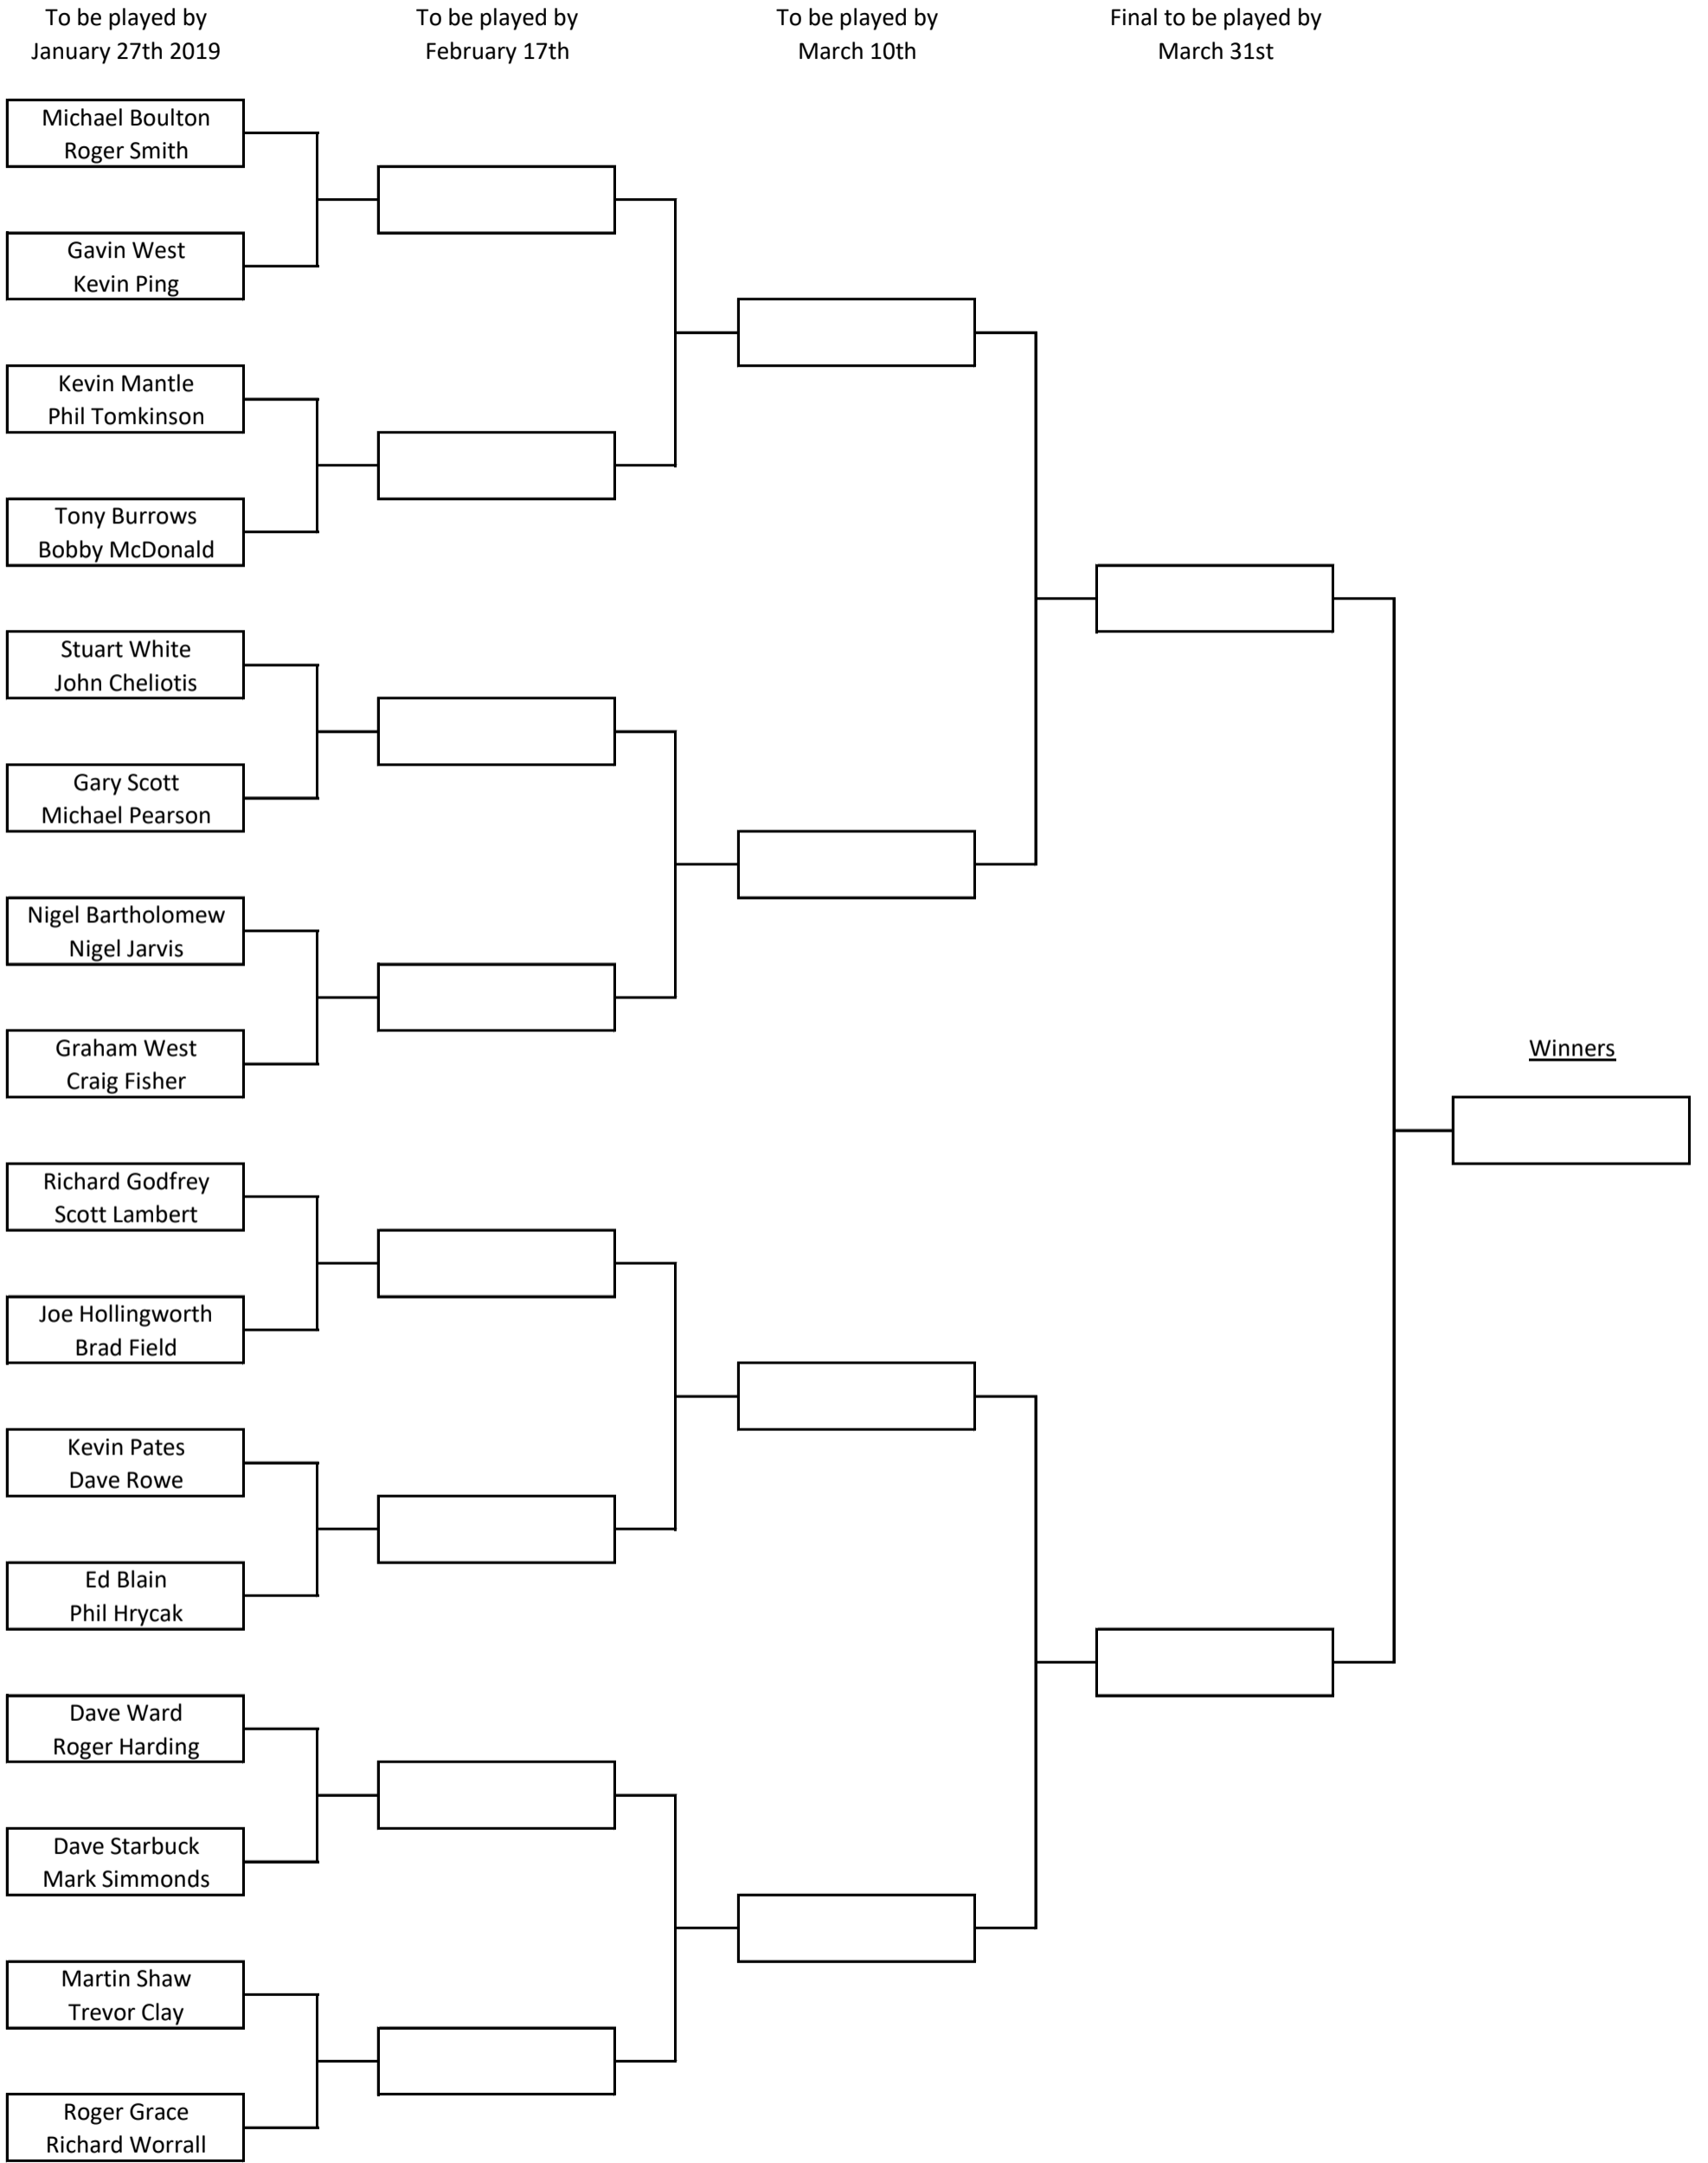

### Knock out stage of Winter Pairs 2018/19

L:/Winter league KO stage 2018 2019.xlsx

Please attempt to play all matches within the time limits, there will be some leeway if winter conditions cause closure of the course.